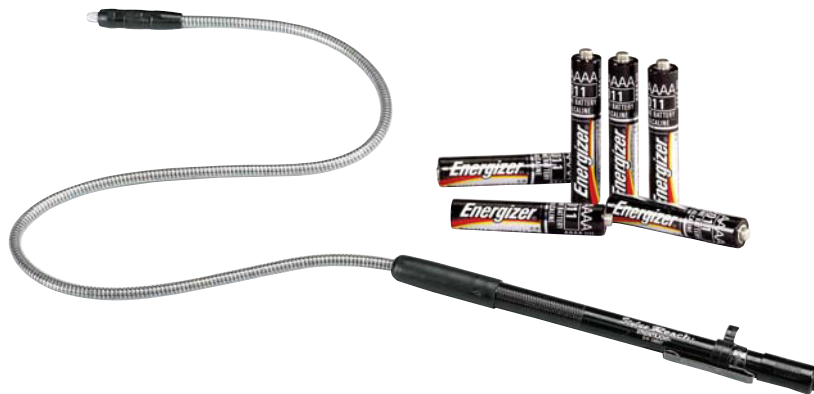

# Stylus Reach® 18 Alkaline Battery-Powered Pen Light

Case Material: Machined aluminum case comes with non-slip grip in black  
Flexible cable insulated with PVC.

Dimensions: Reach Length: 25.5 in. (extended) 13 in. (folded) Diameter: .375 in. (.95 cm)

Weight: 3.5 oz\*

Light Source: High-intensity Light Emitting Diode (LED) “solid-state” bulb which lasts 100,000 hours. LED available in Arctic White or Ice Blue.

Light Output: LED Rating - 10 Lumens Typical (Arctic White LED)

On/Off: Features a momentary blink switch and constant “on”

Run Time: Up to 60 hours.

Battery: 3 “AAAA” size alkaline batteries.

- Features:
- Cable allows for 25.5 inches of reach
  - Waterproof
  - Individually serialized
  - Pocket clip

Approvals\*\*: Most models meet applicable European Community Directives

Warranty: Limited lifetime warranty.

\*With battery (included in purchase).

Item		UPC	Part #
Stylus Reach 18, Black	Blue LED	080926-65422-8	65422
Stylus Reach 18, Black	White LED	080926-65418-1	65418
AAAA Batteries – 6 pack		080926-65030-5	65030